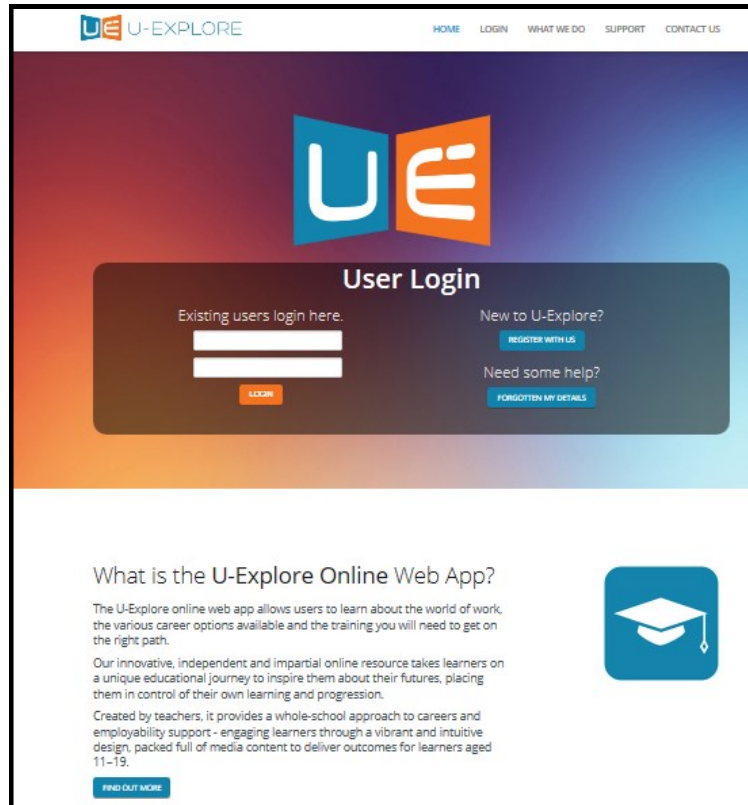

Careers Advice and Guidance

U-Explore is an exciting internet resource which has been designed for students to help them find out about different careers and the world of work. It uses video clips, virtual and interactive tours and multimedia graphics to help investigate jobs and opportunities which exist at both a local and national level. There is also information on qualifications, different industry sectors, local success stories, business profiles and much more.

How to register with U-Explore

- ⇒ Log on to the U-Explore website either through the Careers section of the school VLE or www.u-xplore.com.
- ⇒ Go to the User Login page as shown above.
- ⇒ Click on the 'REGISTER WITH US' icon.
- ⇒ Step 1— Your Establishment—enter relevant details.
- ⇒ Step 2—Your Registration Code—in registration code enter: 40405.
- ⇒ Step 3—our Details—ensure you enter a memorable username and password and **keep your own record of these for future use.**
- ⇒ Click register.
- ⇒ Log In using your Username and Password.